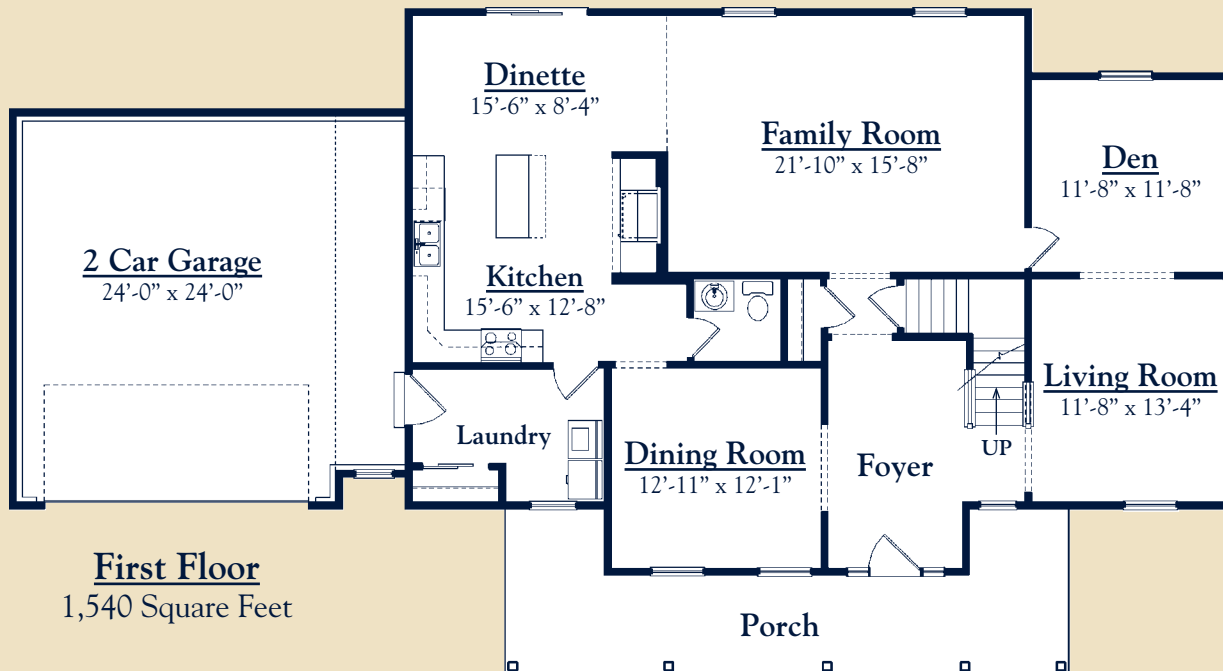

THE CLERMONT II

- Two Story • 2,580 Square Feet
- 4 Bedrooms • 2 1/2 Bath • Owner's Suite
- Wrap-Around Porch • 2-Car Garage

Home From Your Point of View

THE CLERMONT II

Second Floor
1,040 Square Feet

First Floor
1,540 Square Feet