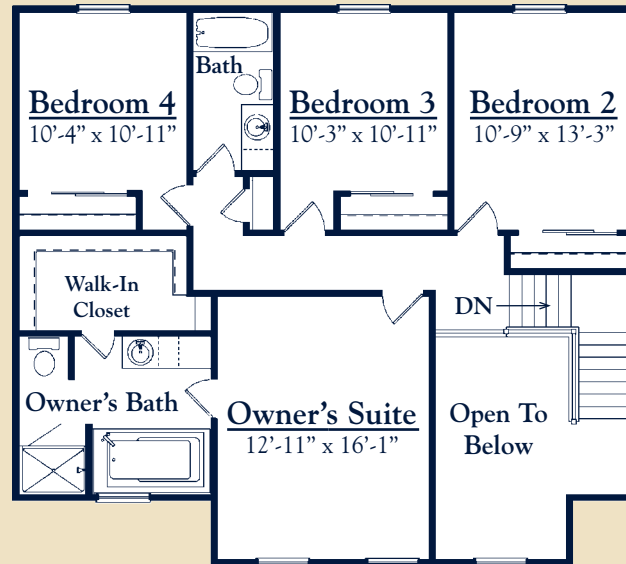

THE CLERMONT II

- Two Story • 2,580 Square Feet
- 4 Bedrooms • 2 1/2 Bath • Owner's Suite
- Wrap-Around Porch • 2-Car Garage

Home From Your Point of View

THE CLERMONT II

Second Floor
1,040 Square Feet

First Floor
1,540 Square Feet