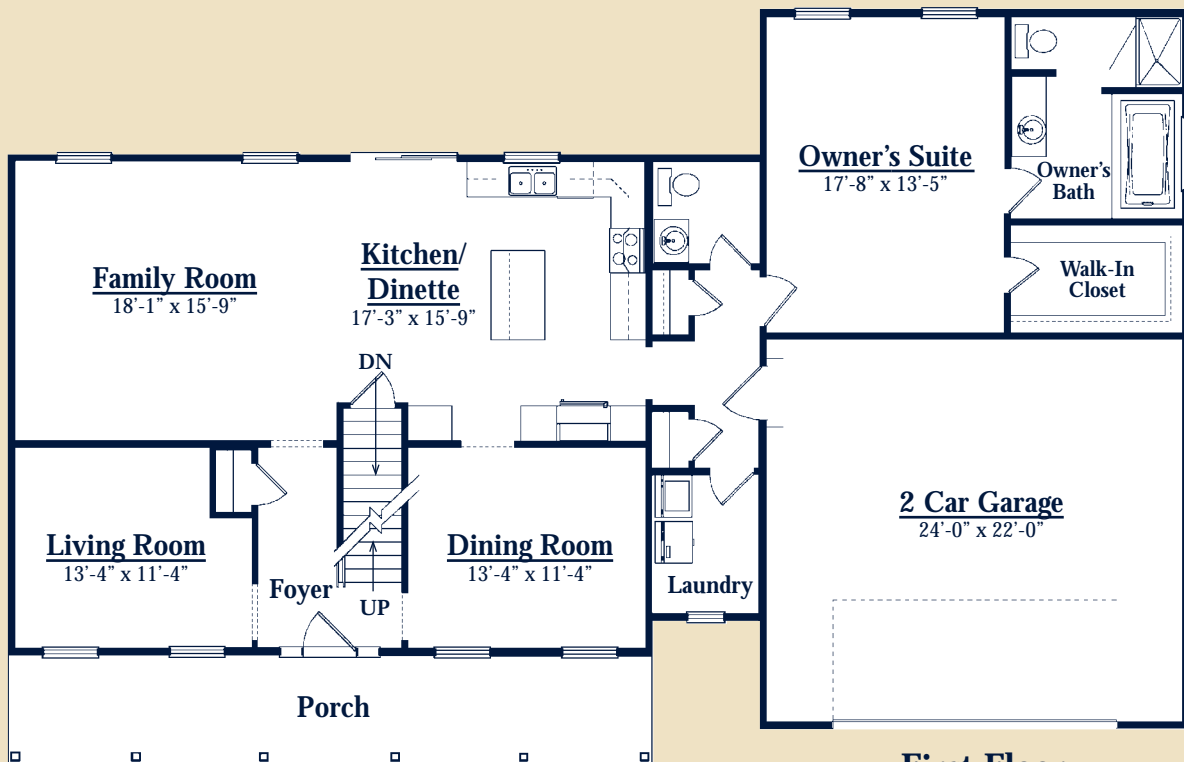

# THE WASHINGTON

- Two Story • 2,318 Square Feet
- 3 Bedrooms • 2 1/2 Bath • 1st Floor Owner's Suite
- Front Porch • 2-Car Garage

*Home From Your Point of View*

# THE WASHINGTON

**Second Floor**  
714 Square Feet

**First Floor**  
1,604 Square Feet

Visit us online at [www.myamericanheritagehome.com](http://www.myamericanheritagehome.com)