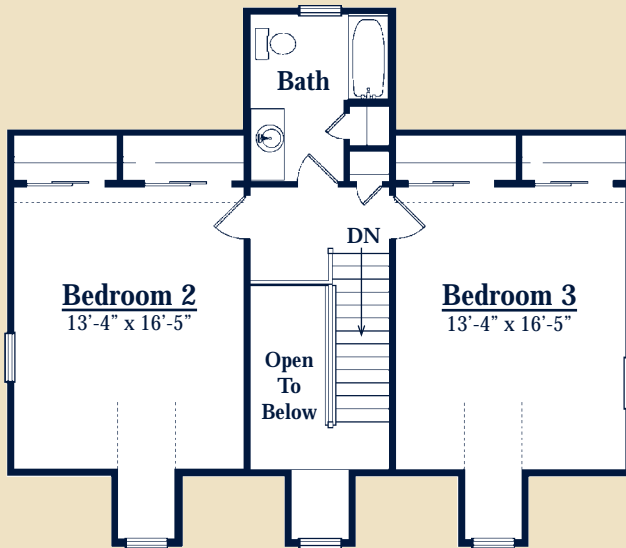

# THE WASHINGTON

- Two Story • 2,318 Square Feet
- 3 Bedrooms • 2 1/2 Bath • 1st Floor Owner's Suite
- Front Porch • 2-Car Garage

*Home From Your Point of View*

# THE WASHINGTON

**Second Floor**  
714 Square Feet

**First Floor**  
1,604 Square Feet

Visit us online at [www.myamericanheritagehome.com](http://www.myamericanheritagehome.com)